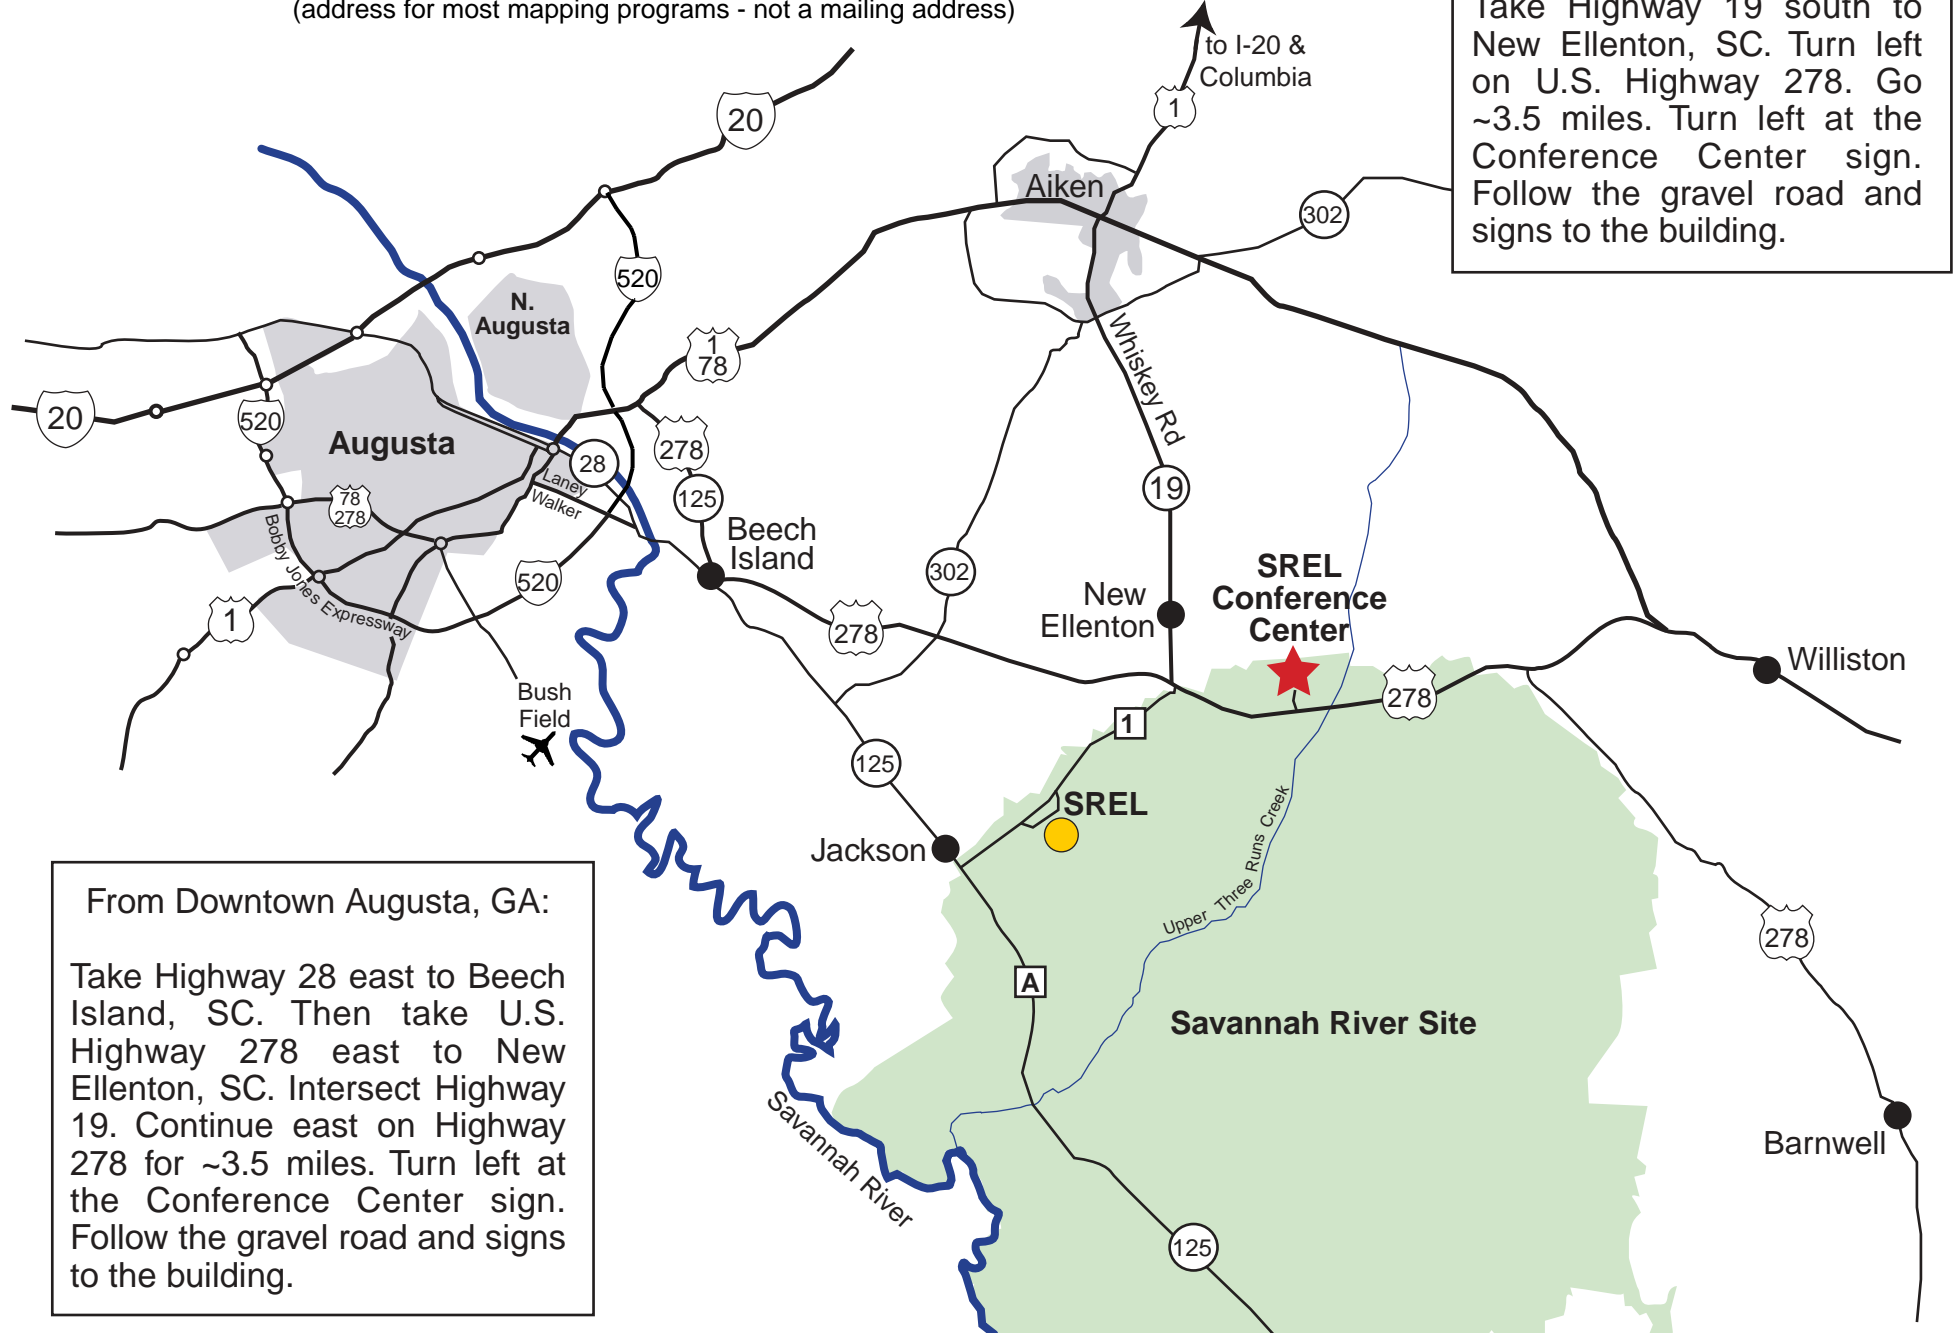

Directions to the SREL Conference Center

3280 US HWY 278 (Williston Rd), Aiken, SC

(address for most mapping programs - not a mailing address)

From Aiken, SC:

Take Highway 19 south to New Ellenton, SC. Turn left on U.S. Highway 278. Go ~3.5 miles. Turn left at the Conference Center sign. Follow the gravel road and signs to the building.

From Downtown Augusta, GA:

Take Highway 28 east to Beech Island, SC. Then take U.S. Highway 278 east to New Ellenton, SC. Intersect Highway 19. Continue east on Highway 278 for ~3.5 miles. Turn left at the Conference Center sign. Follow the gravel road and signs to the building.